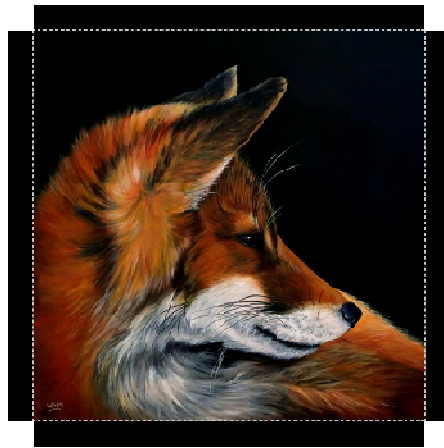

Wendy McClatchey Art

Canvas Prices

20cm x 20cm	30cm x 30cm	40cm x 40cm	50cm x 50cm	60cm x 60cm
Black edges	Black edges	Black edges	Black edges	Black edges
£30	£45	£60	£75	£95

The canvas material consists of a poly-cotton mix and the frames are made of sustainable wood that is 3 cm thick. The material is scratch and splash proof so that you can easily dust it off with a damp cloth. All used materials are environmentally friendly, the inks are UV-resistant and so the colours should never fade.

Custom sizes up to 90cm x 90cm, prices available on request.